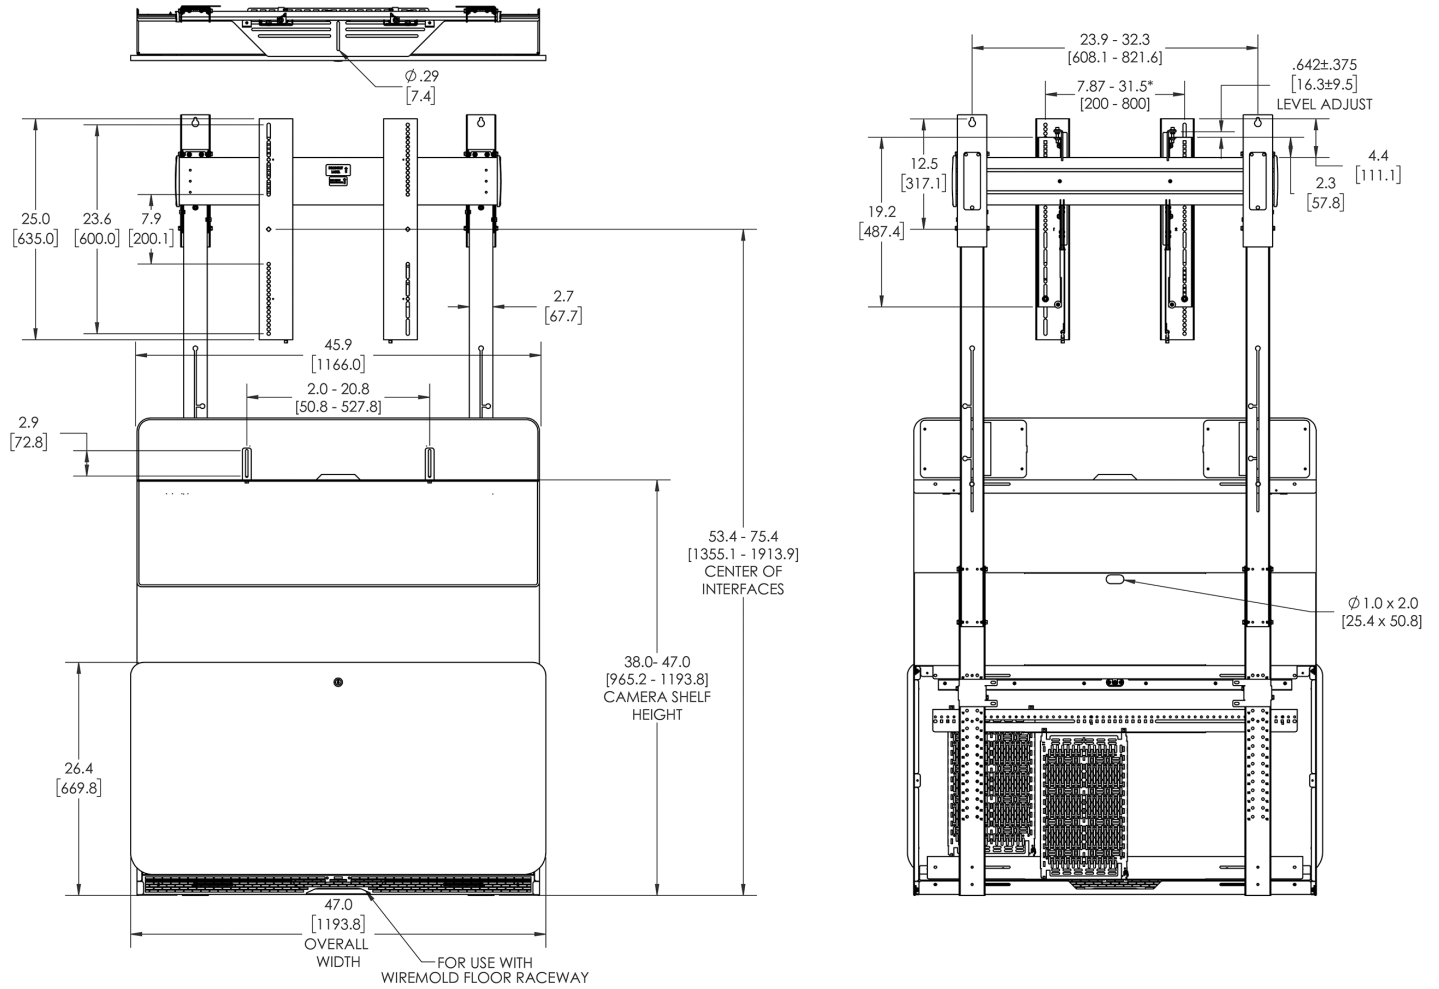

TEMPO™ FLOOR SUPPORT MOUNT

TFSMHB, TFSMHW