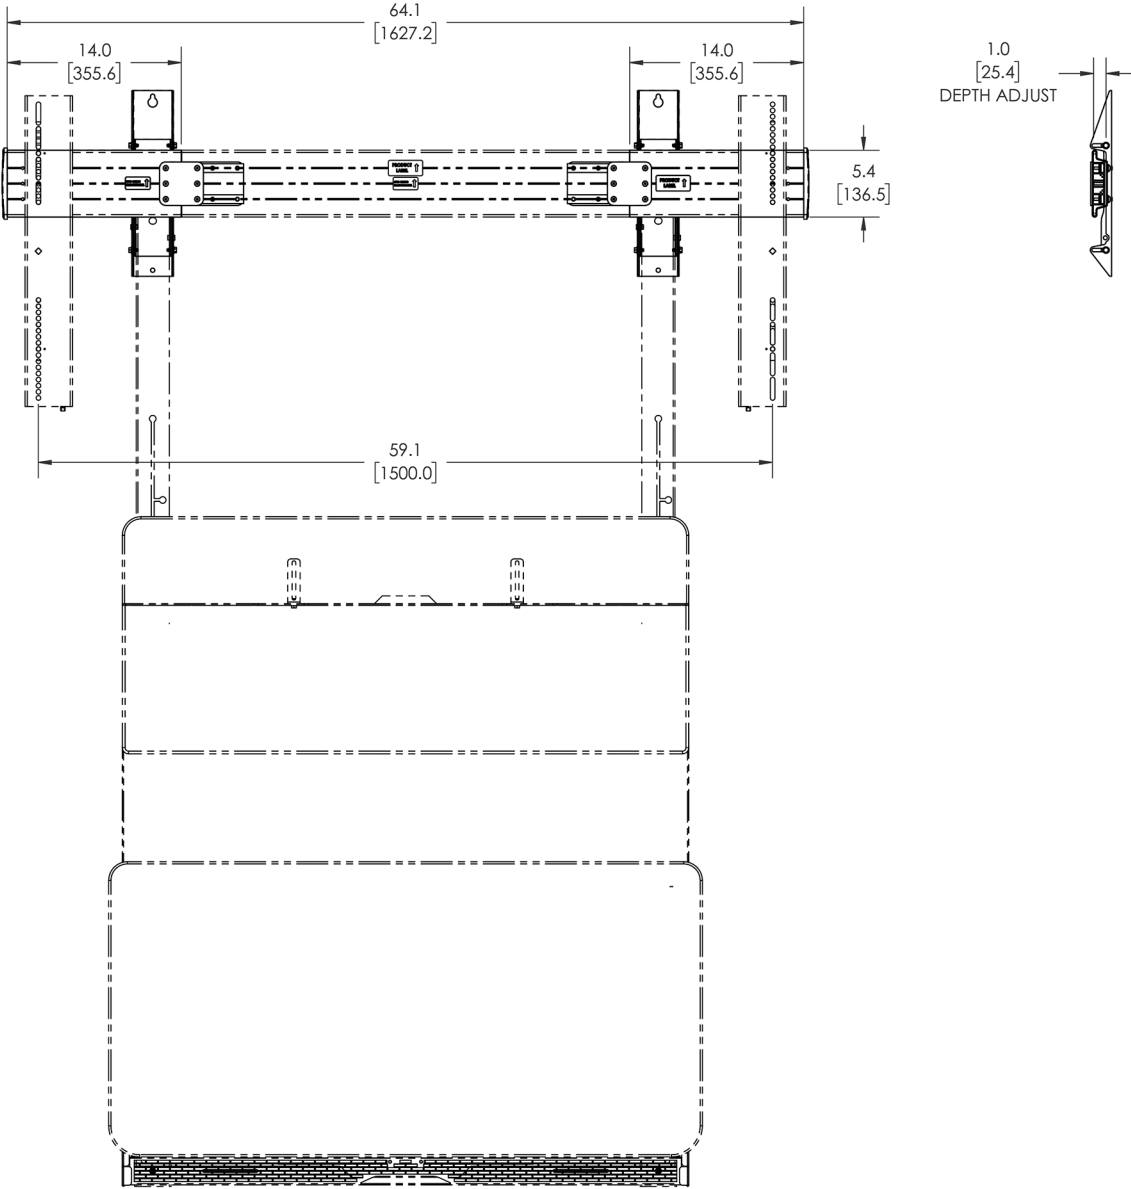

TEMPO™ FLOOR SUPPORT MOUNT

TFSAIX