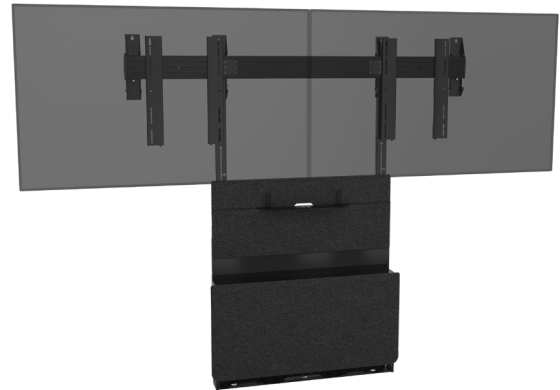

TEMPO™ FLOOR SUPPORT MOUNT

The Tempo™ Floor Support Mount is designed to solve the common challenge of uncertain wall construction, Tempo offers a two-column support system that transfers display weight directly to the floor—making it the go-to choice when wall integrity is in question.

FEATURES

- Designed with a clean, architectural look. Choose between:
 - Dark Colorway: Black powdercoat with charcoal gray PET felt
 - Light Colorway: White powdercoat with silver gray PET felt
 - Optional Wood Finish: lockable wood door kit for a premium touch that matches the Middle Atlantic Furniture colorways
- Supports single displays up to 98" and up to 200 lbs (90.7 kg); compatible with 200x200 to 800x600mm VESA patterns
- Optional mount accessories support single XL and ultrawide 21:9 displays, and dual displays up to 98"
- Optional Middle Atlantic PD-715SC-NS power strip for added convenience
- Universal Video Bar Mounts included
- Lever Lock and Rack-Mounted storage included
- Cabinet Depth Adjustability accommodates baseboard molding and other wall protrusions with ease