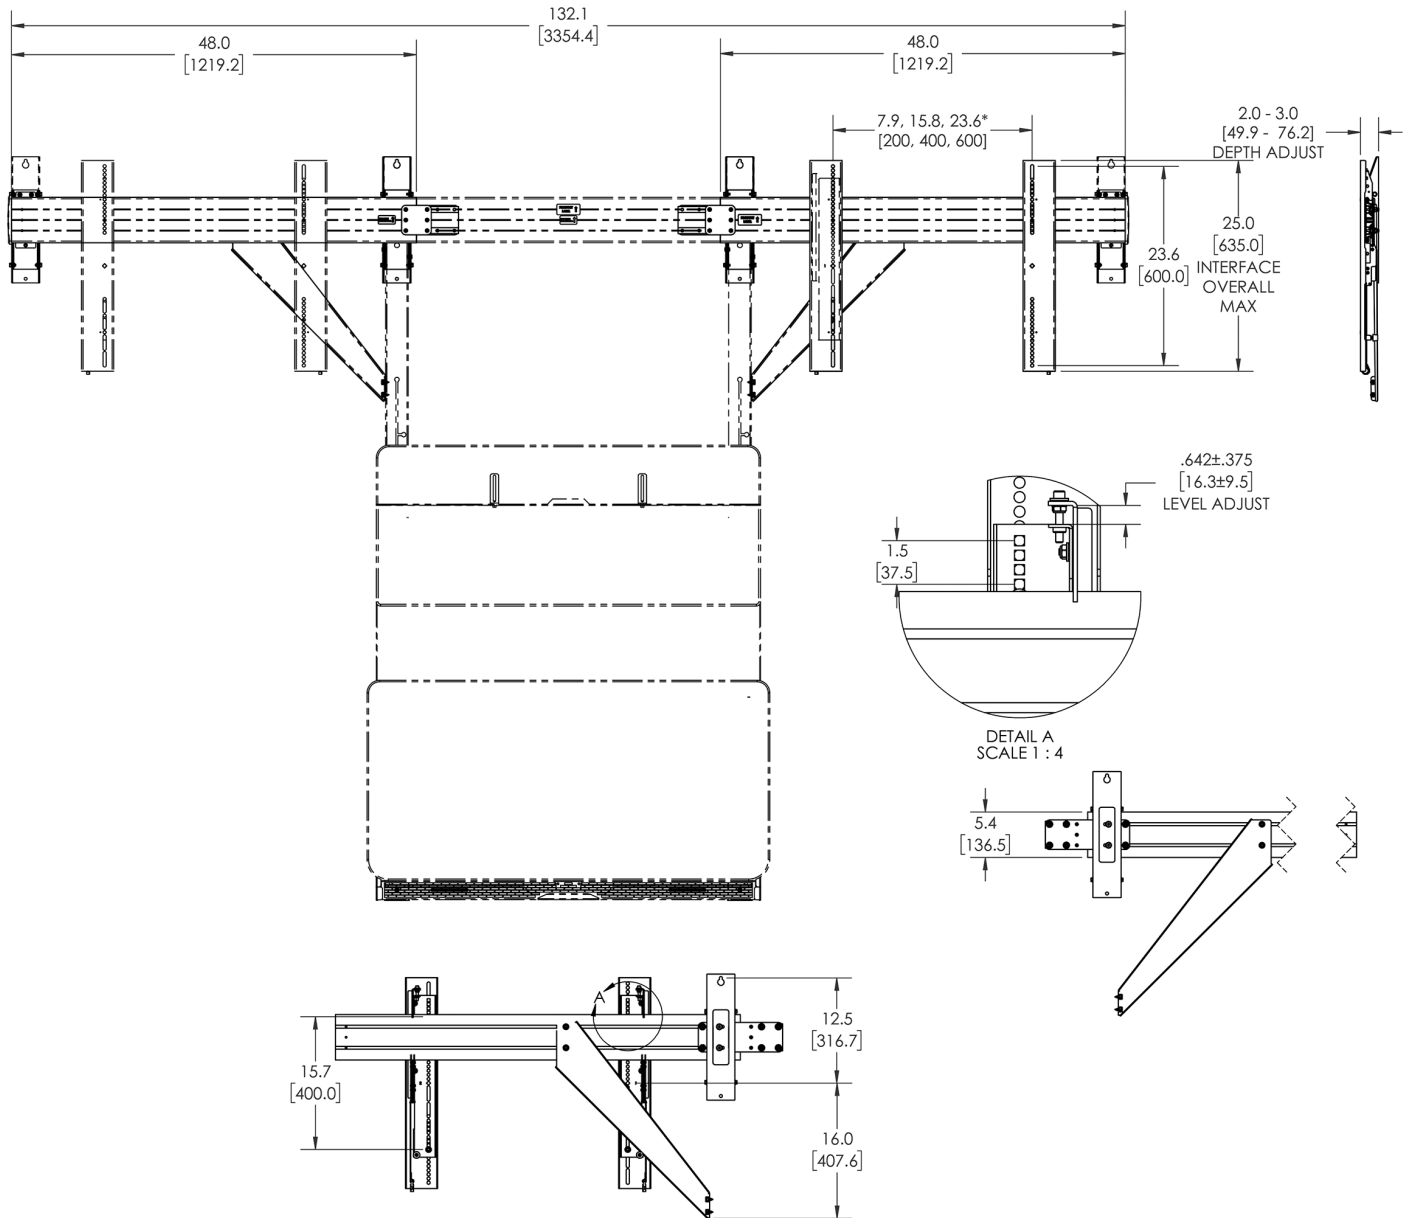

TEMPO™ FLOOR SUPPORT MOUNT

CHIEF
A brand of **legrand**

TFSA2K

USA 866.977.3901 av.support@legrand.com
CANADA 877.345.4329 av.support@legrand.com
EMEA +31 495 580 840 av.emea.sales@legrand.com
APAC +852 2145 4099 av.asia.sales@legrand.com

C2G | CHIEF | DA-LITE | LUXUL | MIDDLE ATLANTIC | VADDIO | WIREMOLD

CHIEF
A brand of **legrand**

©2026 Legrand | AV Inc. 250417 Rev E 3/26 Chief is a registered trademark of Legrand | AV Inc. All other brand names or marks are used for identification purposes and are trademarks of their respective owners. All patents are protected under existing designations. Other patents pending.