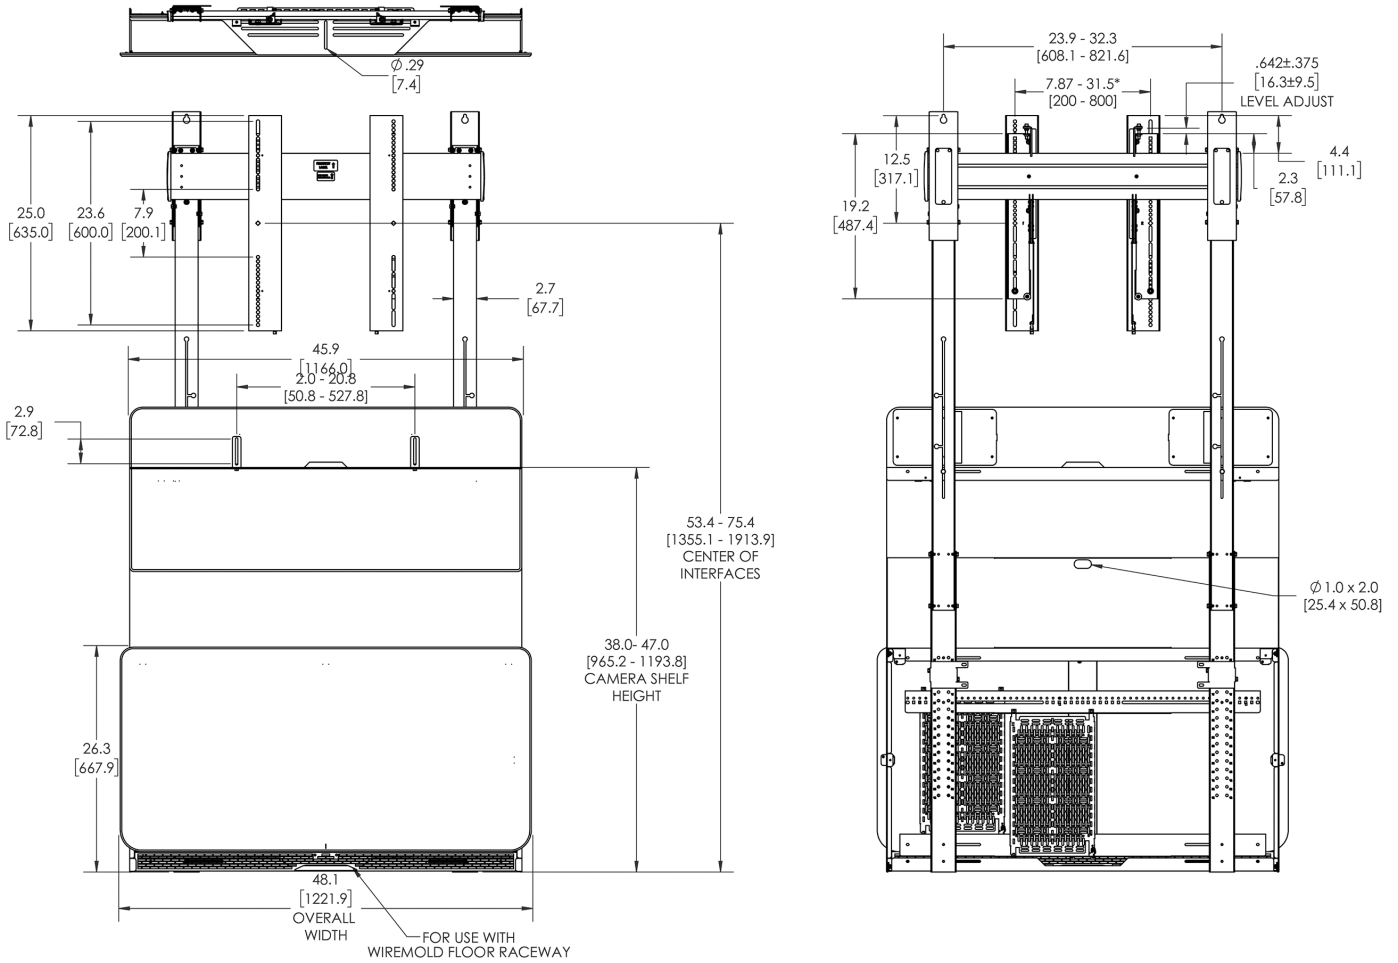

TEMPO™ FLOOR SUPPORT MOUNT

TF5MB, TF5MW