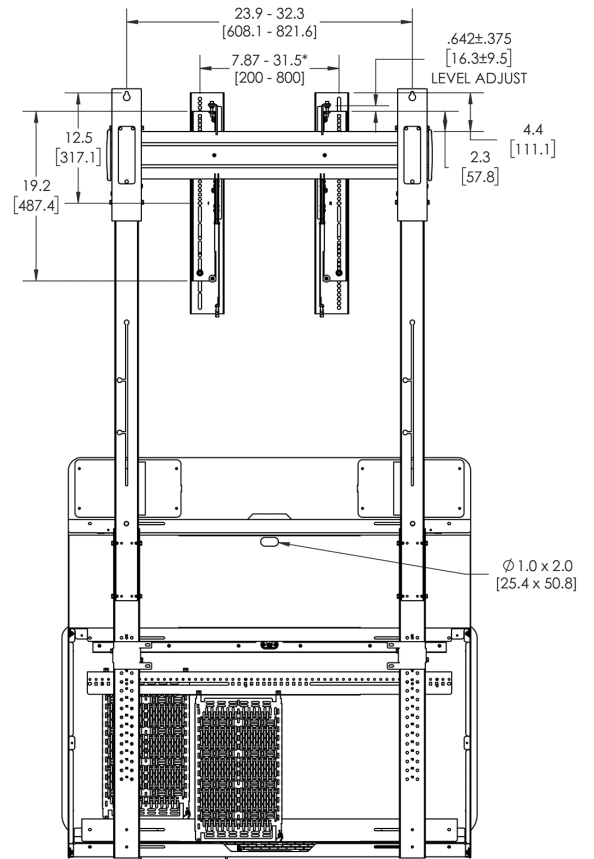

TEMPO™ FLOOR SUPPORT MOUNT

TFSMHBP7, TFSMHWP7