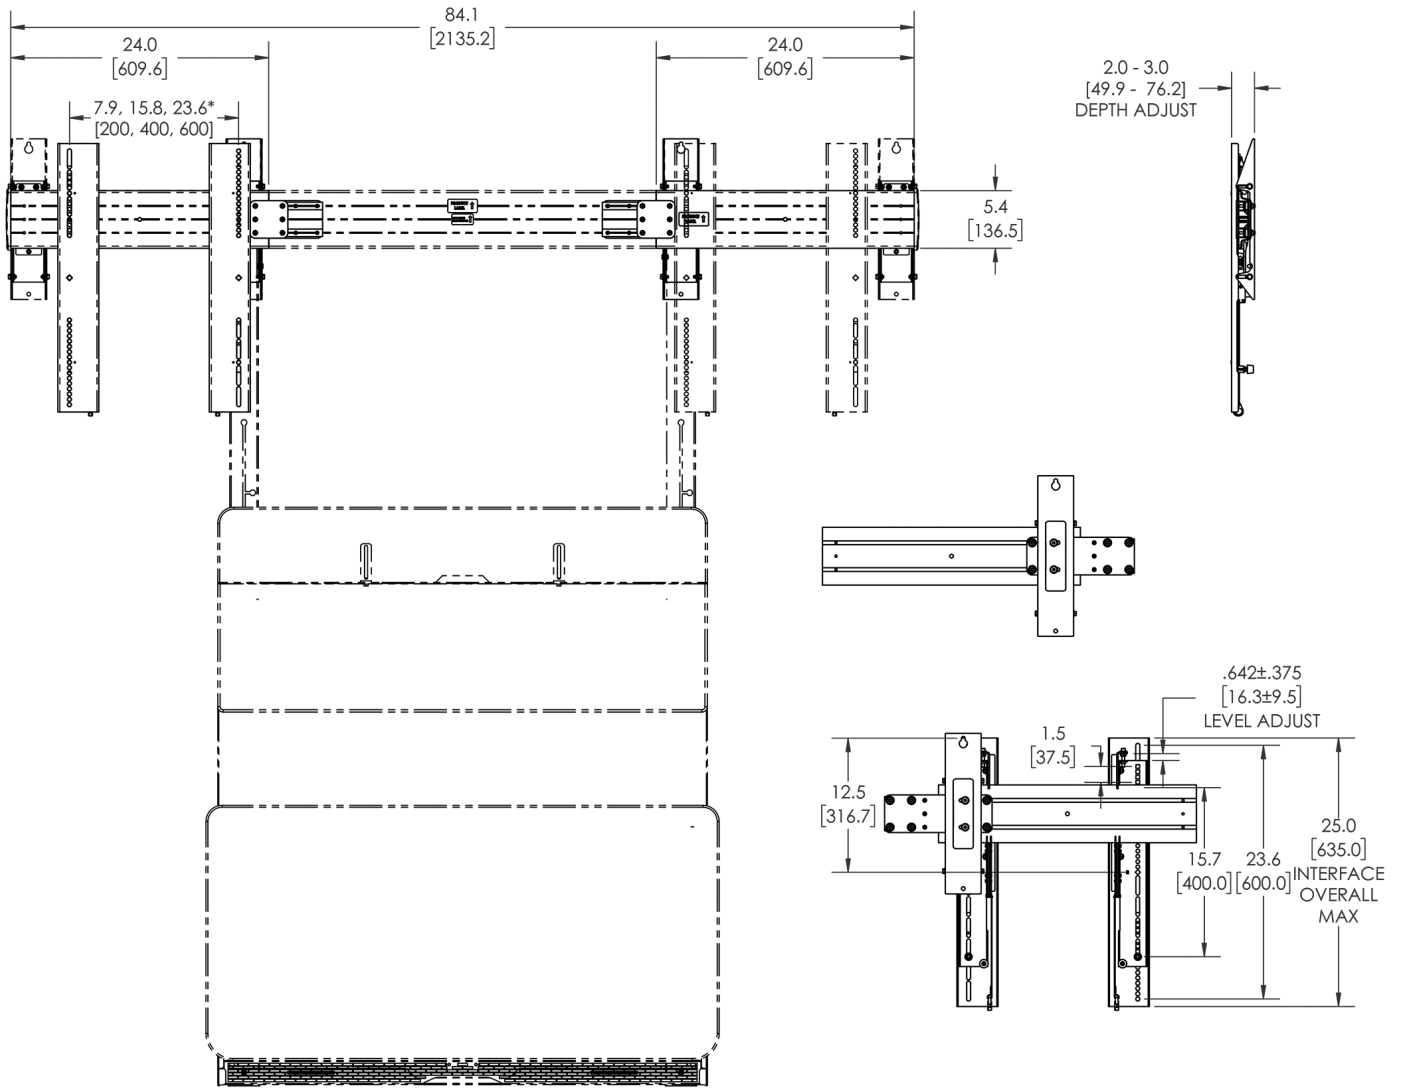

TEMPO™ FLOOR SUPPORT MOUNT

CHIEF®
A brand of **legrand**

TFSA2L