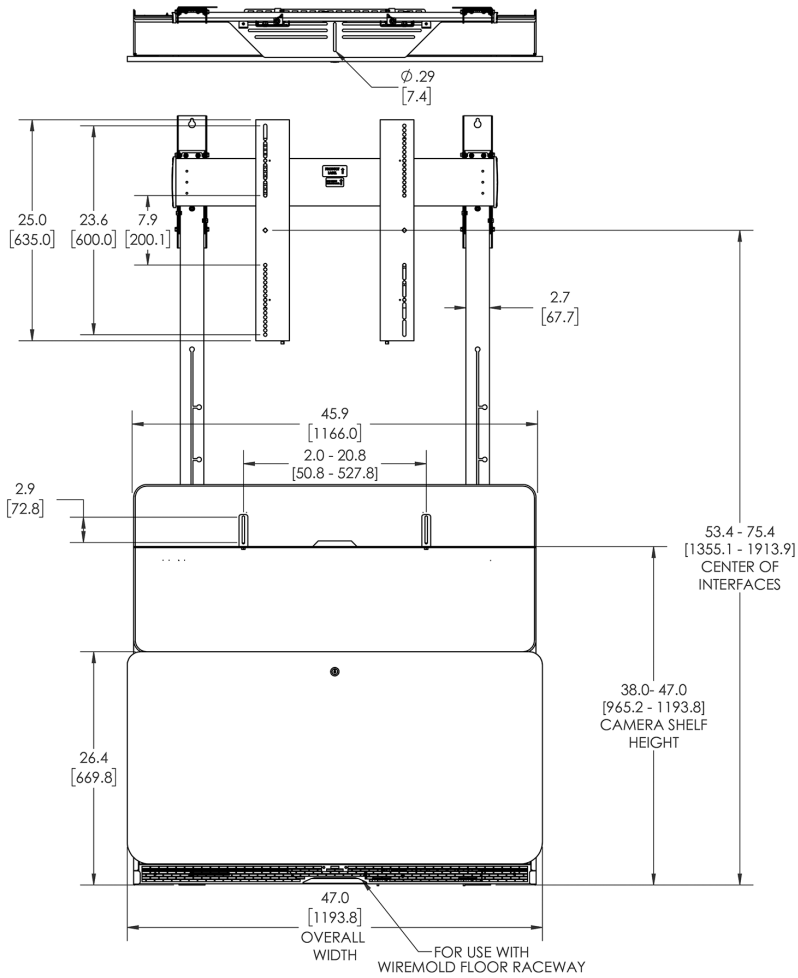

TEMPO™ FLOOR SUPPORT MOUNT

TFSMHBP7, TFSMHWP7