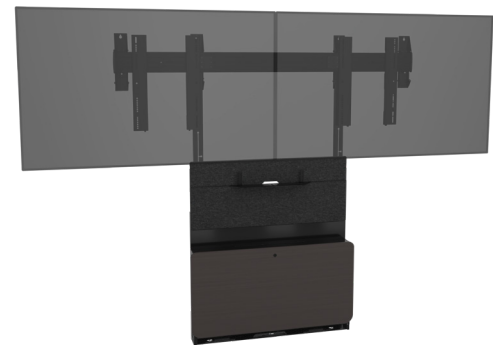

TEMPO™ FLOOR SUPPORT MOUNT

The Tempo™ Floor Support Mount is designed to solve the common challenge of uncertain wall construction, Tempo offers a two-column support system that transfers display weight directly to the floor—making it the go-to choice when wall integrity is in question.

FEATURES

- Designed with a clean, architectural look. Choose between:
 - Dark Colorway: Black powdercoat with charcoal gray PET felt
 - Light Colorway: White powdercoat with silver gray PET felt
 - Optional Wood Finish: lockable wood door kit for a premium touch that matches the Middle Atlantic Furniture colorways
- Supports single displays up to 98" and up to 200 lbs (90.7 kg); compatible with 200x200 to 800x600mm VESA patterns
- Optional mount accessories support single XL and ultrawide 21:9 displays, and dual displays up to 98"
- Optional Middle Atlantic PD-715SC-NS power strip for added convenience
- Universal Video Bar Mounts included
- Lever Lock and Rack-Mounted storage included
- Cabinet Depth Adjustability accommodates baseboard molding and other wall protrusions with ease