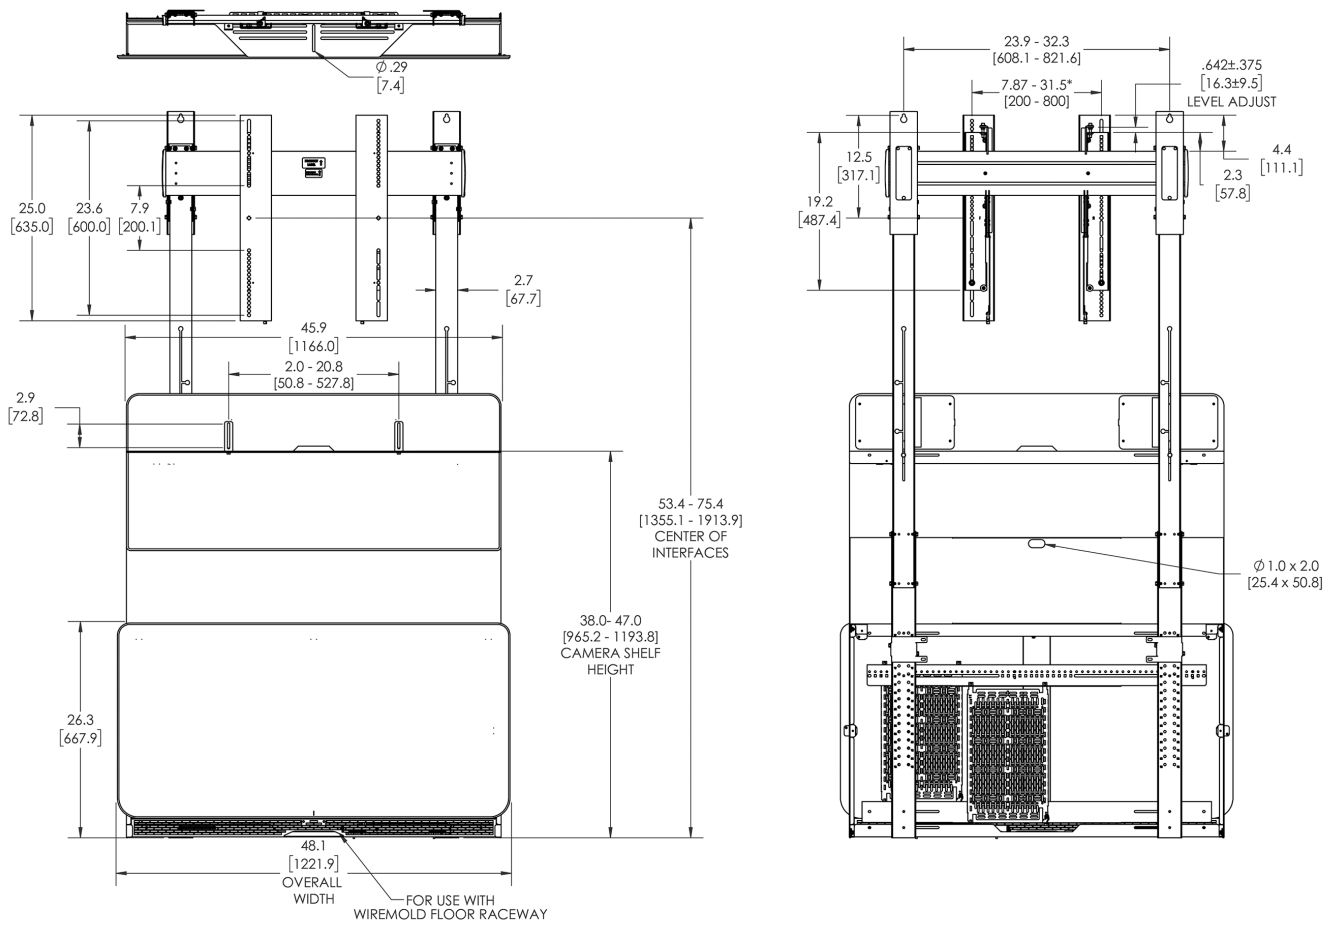

TEMPO™ FLOOR SUPPORT MOUNT

TFSMBP7, TFSMWP7